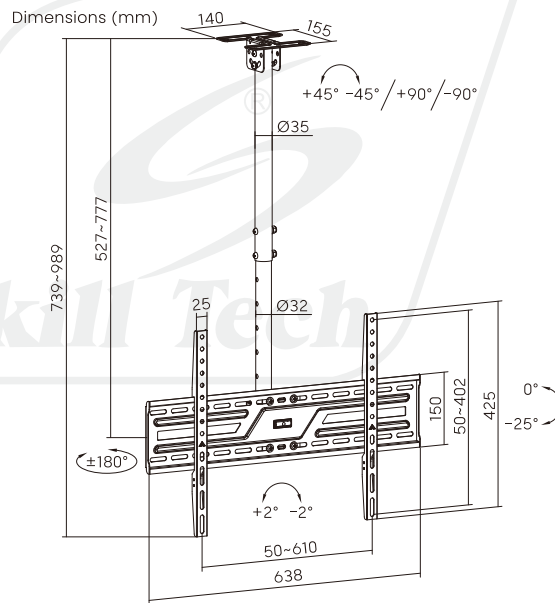

# SH 648C

## TV Ceiling Mount

For most 37"-86" TVs

Enjoy flexible TV setups on both flat and pitched ceilings

Screen Size  
37"-86"

VESA Compatible  
Max: 600x400

Weight Capacity  
50kg/110lbs

Swivel Range  
+180° - -180°

Tilt Range  
0° - -25°

Screen Level  
+2° - -2°

Cable Management

Curved TV

**Cable Management**  
conceals cables for a neat look

**Tiltable Ceiling Plate**  
for adapting to the flat or pitched roof

**Telescopic Pole**  
keeps height adjustment quick and easy