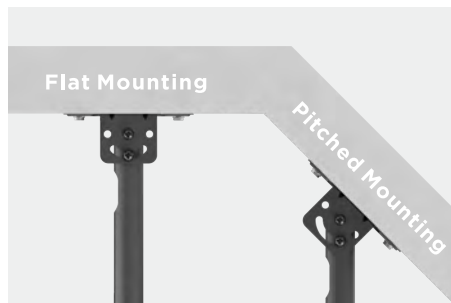

## TV Ceiling Mount

For most 37"-86" TVs

Enjoy flexible TV setups on both flat and pitched ceilings

Screen Size  
37"-86"

VESA Compatible  
Max: 600x400

Weight Capacity  
50kg/110lbs

Swivel Range  
+180° - -180°

Tilt Range  
0° - -25°

Screen Level  
+2° - -2°

Cable Management

Curved TV

**Cable Management**  
conceals cables for a neat look

**Tiltable Ceiling Plate**  
for adapting to the flat or pitched roof

**Telescopic Pole**  
keeps height adjustment quick and easy